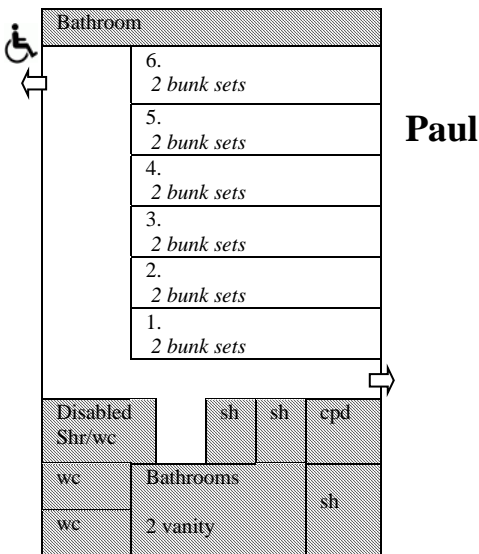

LAKEVIEW BIBLE CAMP – Accommodation Layout *(not to scale)*

Carpark

please note driveway is not suitable for large buses over about 30 seats or 14 tonne