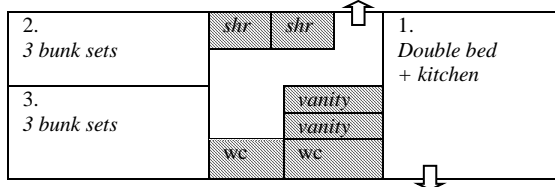

LAKEVIEW BIBLE CAMP – Accommodation Layout *(not to scale)*

Carpark

please note driveway is not suitable for large buses over about 30 seats or 14 tonne