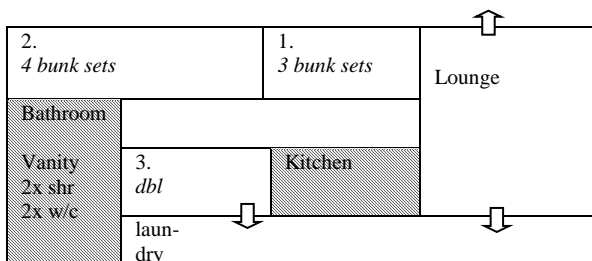

LAKEVIEW BIBLE CAMP – Accommodation Layout *(not to scale)*

Carpark

please note driveway is not suitable for large buses over about 30 seats or 14 tonne