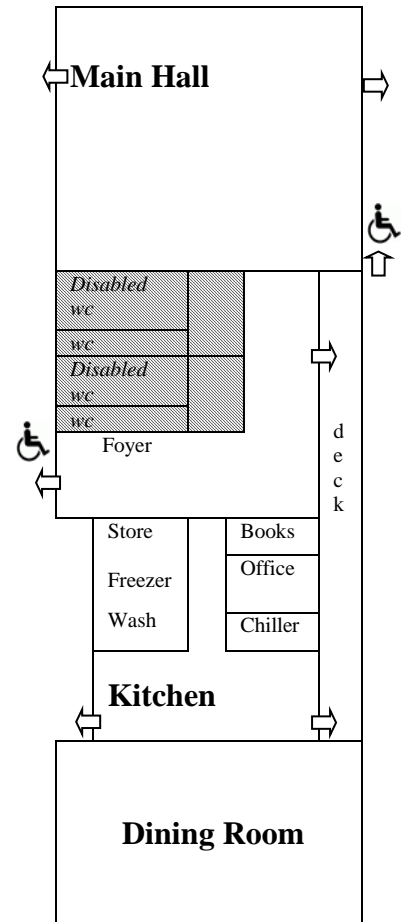

LAKEVIEW BIBLE CAMP – Accommodation Layout *(not to scale)*

Carpark

please note driveway is not suitable for large buses over about 30 seats or 14 tonne