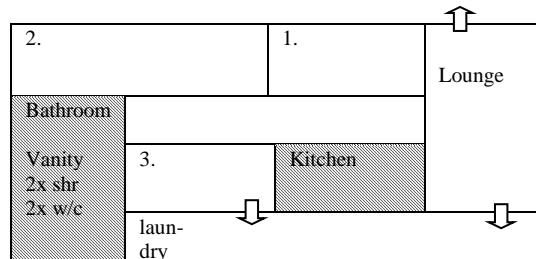

LAKEVIEW BIBLE CAMP – Accommodation Layout *(not to scale)*

Lodge

Carpark

John

Luke

Mark

Paul

Matthew CARETAKER'S COTTAGE
(not available for hire)