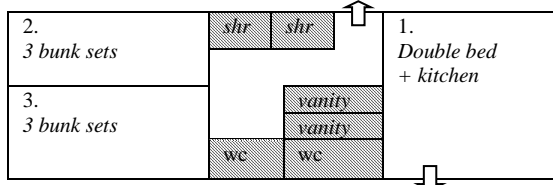

LAKEVIEW BIBLE CAMP – Accommodation Layout *(not to scale)*

Lodge

Carpark

John

Luke

Mark

Paul

Matthew CARETAKER'S COTTAGE
(not available for hire)