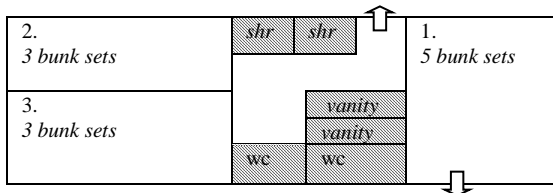

LAKEVIEW BIBLE CAMP – Accommodation Layout *(not to scale)*

Lodge

Carpark

John

Luke

Mark

Paul

Matthew CARETAKER'S COTTAGE
(not available for hire)