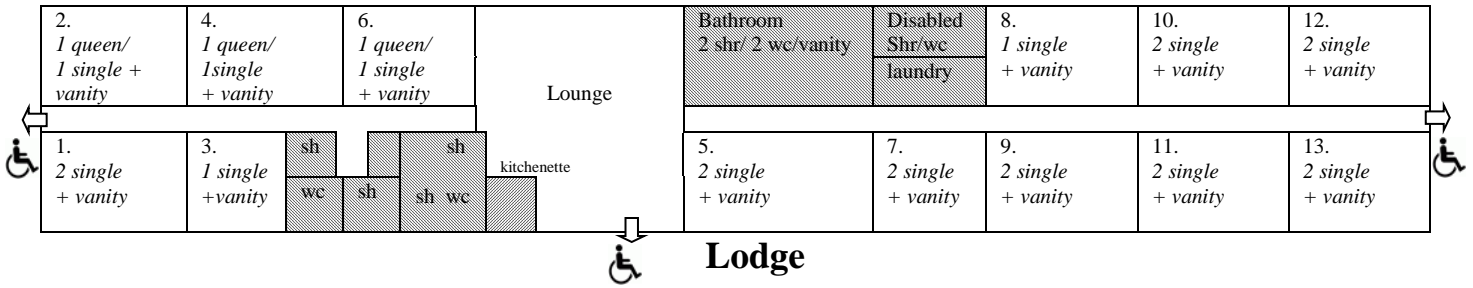

LAKEVIEW BIBLE CAMP – Accommodation Layout *(not to scale)*

Lodge

Carpark

John

Luke

Mark

Paul

Matthew CARETAKER'S COTTAGE
(not available for hire)

please note driveway is not suitable for large buses over about 30 seats or 14 tonne