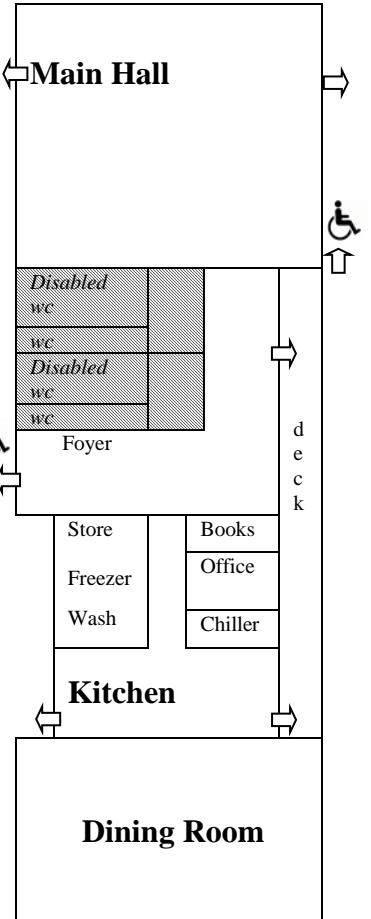

LAKEVIEW BIBLE CAMP – Accommodation Layout *(not to scale)*

Lodge

Carpark

John

Luke

Mark

Paul

Matthew CARETAKER'S COTTAGE
(not available for hire)