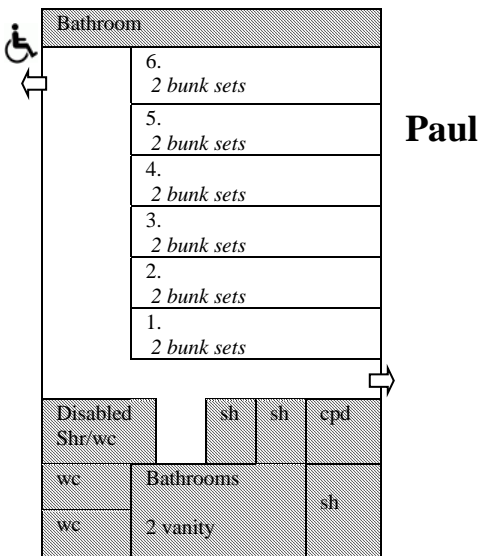

LAKEVIEW BIBLE CAMP – Accommodation Layout *(not to scale)*

Lodge

Carpark

John

Luke

Mark

Paul

Matthew CARETAKER'S COTTAGE
(not available for hire)