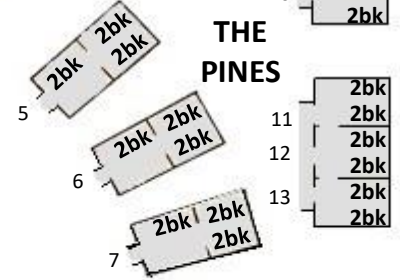

SOCCER/RUGBY FIELD ↑

FLYING FOX ↑

Gate 2

GRASS COURTS

FOXTON BIBLE CAMP
Site and bed layout
(not to scale)
 3bk = 3 tier bunks
 2bk = 2 tier bunks
 bk = single top bunk
 db = double bed
 Qb = queen bed
 sb = single bed
 wc = toilet
 sh = shower
 disab. = disabled
 ♿ = wheelchair access

Gate 1