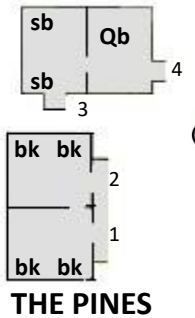

SOCCER/RUGBY FIELD ↑

FLYING FOX ↑

Gate 2

GRASS COURTS

FOXTON BIBLE CAMP
Site and bed layout
(not to scale)
 3bk = 3 tier bunks
 2bk = 2 tier bunks
 bk = single top bunk
 db = double bed
 Qb = queen bed
 sb = single bed
 wc = toilet
 sh = shower
 disab. = disabled
 ♿ = wheelchair access