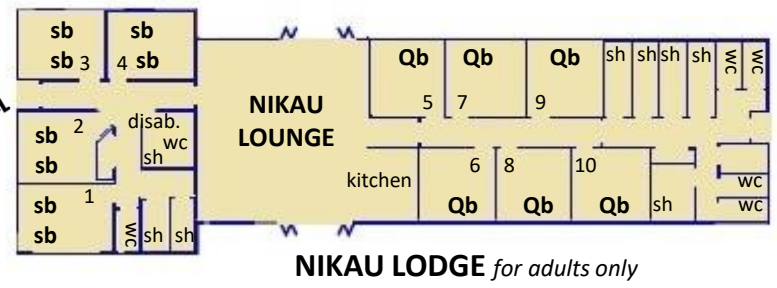

SOCCER/RUGBY FIELD ↑

FLYING FOX ↑

Gate 2

GRASS COURTS

FOXTON BIBLE CAMP
Site and bed layout
(not to scale)
 3bk = 3 tier bunks
 2bk = 2 tier bunks
 bk = single top bunk
 db = double bed
 Qb = queen bed
 sb = single bed
 wc = toilet
 sh = shower
 disab. = disabled
 ♿ = wheelchair access

Gate 1