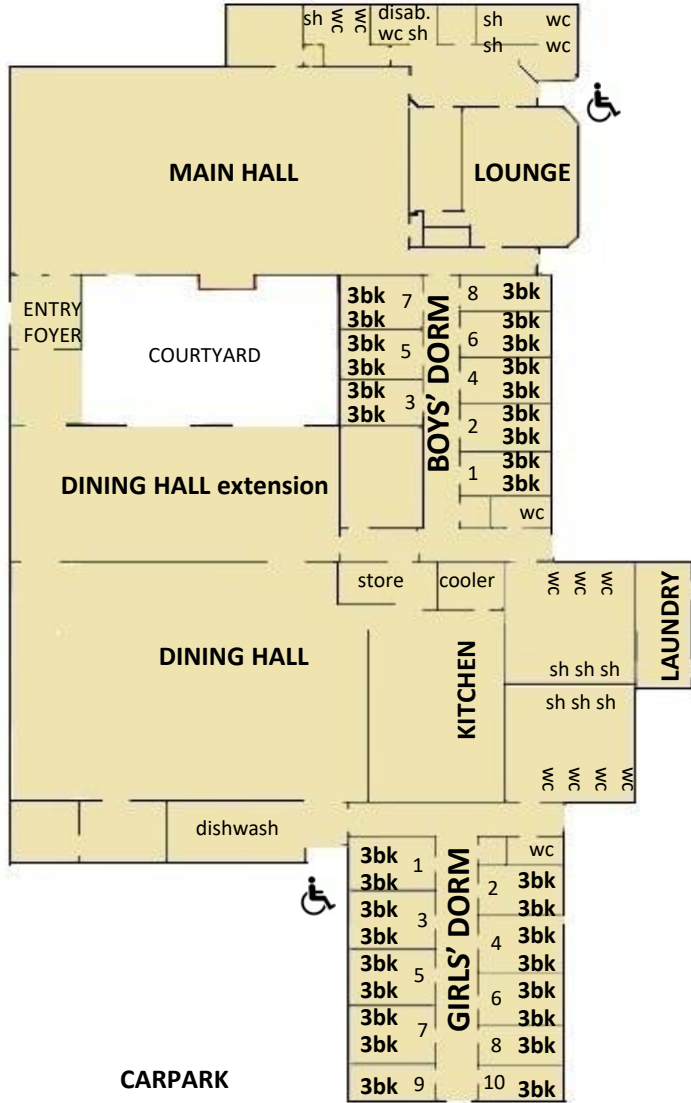

SOCCER/RUGBY FIELD ↑

FLYING FOX ↑

Gate 2

GRASS COURTS

FOXTON BIBLE CAMP
Site and bed layout
(not to scale)
 3bk = 3 tier bunks
 2bk = 2 tier bunks
 bk = single top bunk
 db = double bed
 Qb = queen bed
 sb = single bed
 wc = toilet
 sh = shower
 disab. = disabled
 ♿ = wheelchair access

Gate 1